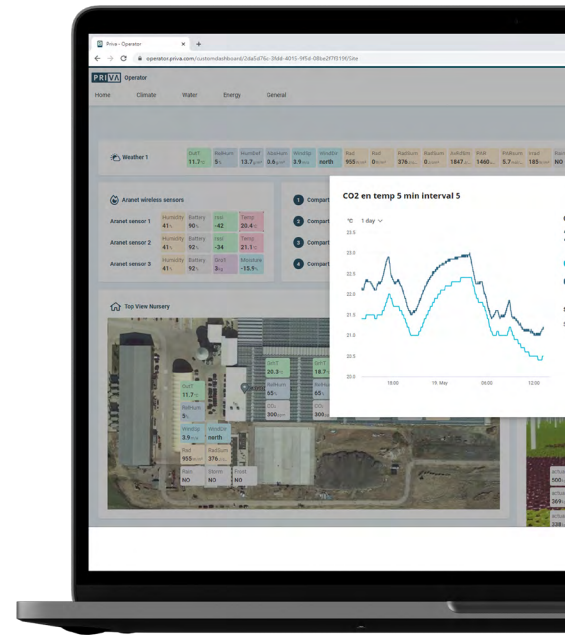

All your data in a single overview

Priva|Aranet wireless sensors are easily integrated in Priva Operator, the online tool for remotely operating your greenhouse systems. Thanks to the integration all your wireless sensor data and greenhouse data are shown in a single overview. In your dashboard you can analyze data and gain new insights.

To use this integrated solution in Operator, you will need Priva Connected: the service package that includes Operator and other online applications.

For more information about Priva Connected, please go to priva.com/Priva-Connected or ask your Priva sales contact.

A selection of our offerings

T/RH sensor with Radiation Shield

Convection Radiation Shield in combination with temperature & relative humidity sensor provides reliable measurements for the greenhouse environment.